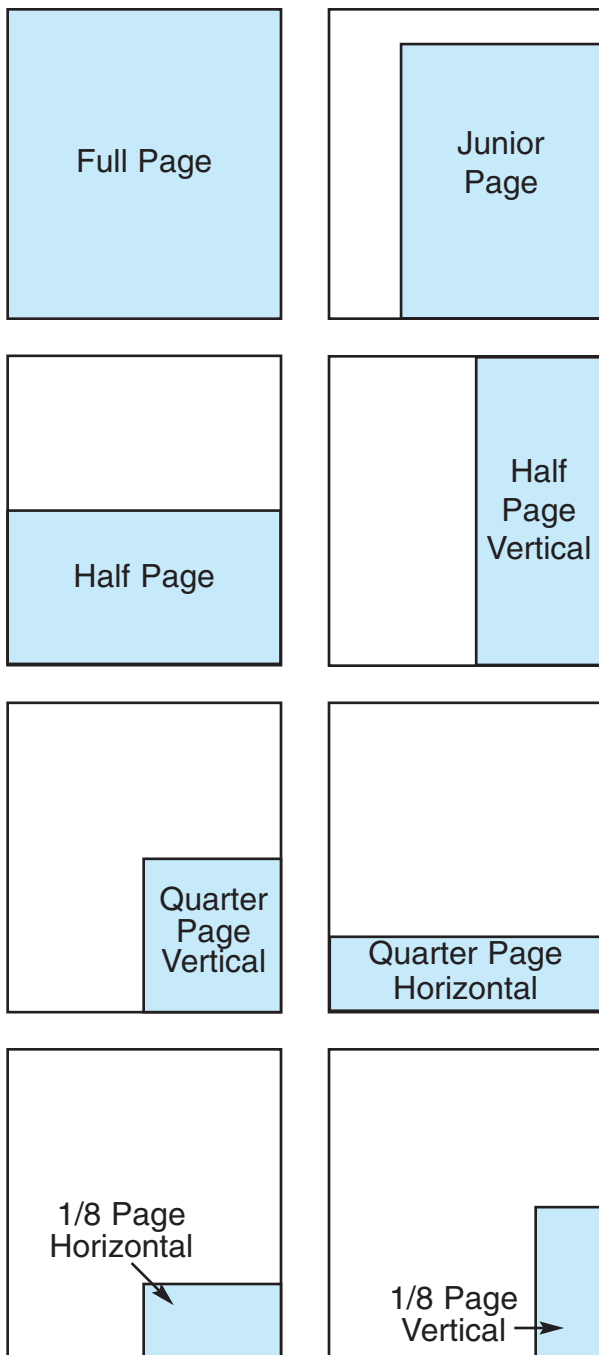

## Modular Ad Sizes

## Ad Dimensions

### Standard Tab Page Sizes 4 column format

Full Page.....	10" wide x 11½" deep
Junior Page .....	7 <sup>7</sup> / <sub>16</sub> " wide x 10" deep
1/2 Page Horizontal .....	10" wide x 5 <sup>3</sup> / <sub>4</sub> " deep
1/2 Page Vertical.....	4 <sup>15</sup> / <sub>16</sub> " wide x 11½" deep
1/4 Page Vertical.....	4 <sup>15</sup> / <sub>16</sub> " wide x 5 <sup>3</sup> / <sub>4</sub> " deep
1/4 Page Horizontal .....	10" wide x 2 <sup>3</sup> / <sub>4</sub> " deep
1/8 Page Horizontal ....	4 <sup>15</sup> / <sub>16</sub> " wide x 2 <sup>3</sup> / <sub>4</sub> " deep
1/8 Page Vertical.....	2 <sup>3</sup> / <sub>8</sub> " wide x 5 <sup>3</sup> / <sub>4</sub> " deep

### Book of Lists Ad Sizes

Full Page.....	9½" wide x 10 <sup>7</sup> / <sub>8</sub> " deep
1/2 Page Horizontal .....	9½" wide x 5 <sup>3</sup> / <sub>8</sub> " deep
1/2 Page Vertical.....	4 <sup>5</sup> / <sub>8</sub> " wide x 10 <sup>7</sup> / <sub>8</sub> " deep
1/4 Page .....	4 <sup>5</sup> / <sub>8</sub> " wide x 5 <sup>3</sup> / <sub>8</sub> " deep
*Full Page Bleed .....	9½" wide x 11¼" deep
*Back page only	